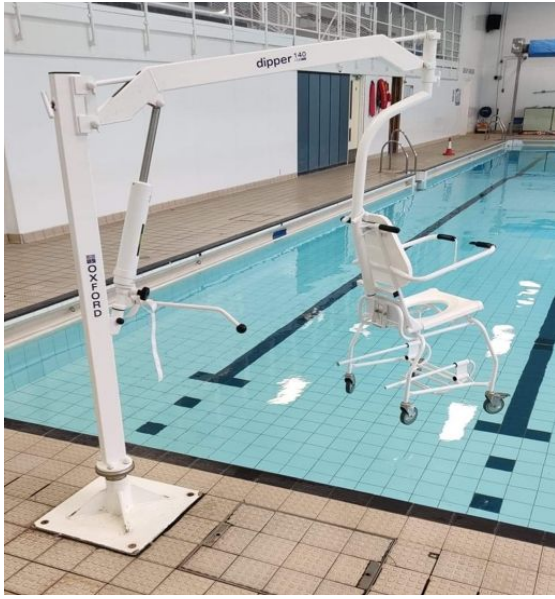

Oneleisure
ACTIVE LIFESTYLES