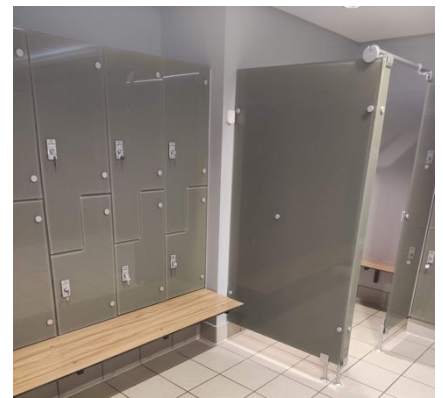

Low level lockers in all main changing areas

Located on the ground floor:

- Reception's disable toilet with handrails.
- Ramp access to String Pins.

Located on first floor:

- Studio disabled changing room which includes hoist (requires own sling for use), changing bed, toilet and shower.

Swimming Pool:

- Poolside hoist – a specialised chair that lowers customers into the water.
- Village changing wet room - which includes shower with disabled seat, handrails and toilet.
- Female group change - disabled shower which includes seat with handrails.
- Group change – disable toilet with handrails.

Located on second floor:

- Impression disabled changing room which includes changing bed, toilet and shower.
- Impression Gym - Various gym equipment that is wheelchair friendly, hand bike, seated row, lat pull down. Many pieces of equipment can be adapted for use with a wheelchair.

Burgess Hall:

- Lift access to main hall.
- Disable toilet with handrails.

At One Leisure St Ives we offer many disability friendly classes through our [Active Lifestyles](#) Team. All classes are designed and taught by our qualified specialist instructors. Our instructors strive to make sure each activity is safe, meets your individual physical needs as well as any medical needs.

If you would like any further information about our classes, disability access or [Active Lifestyle](#) Team please contact us on 01480 388111.